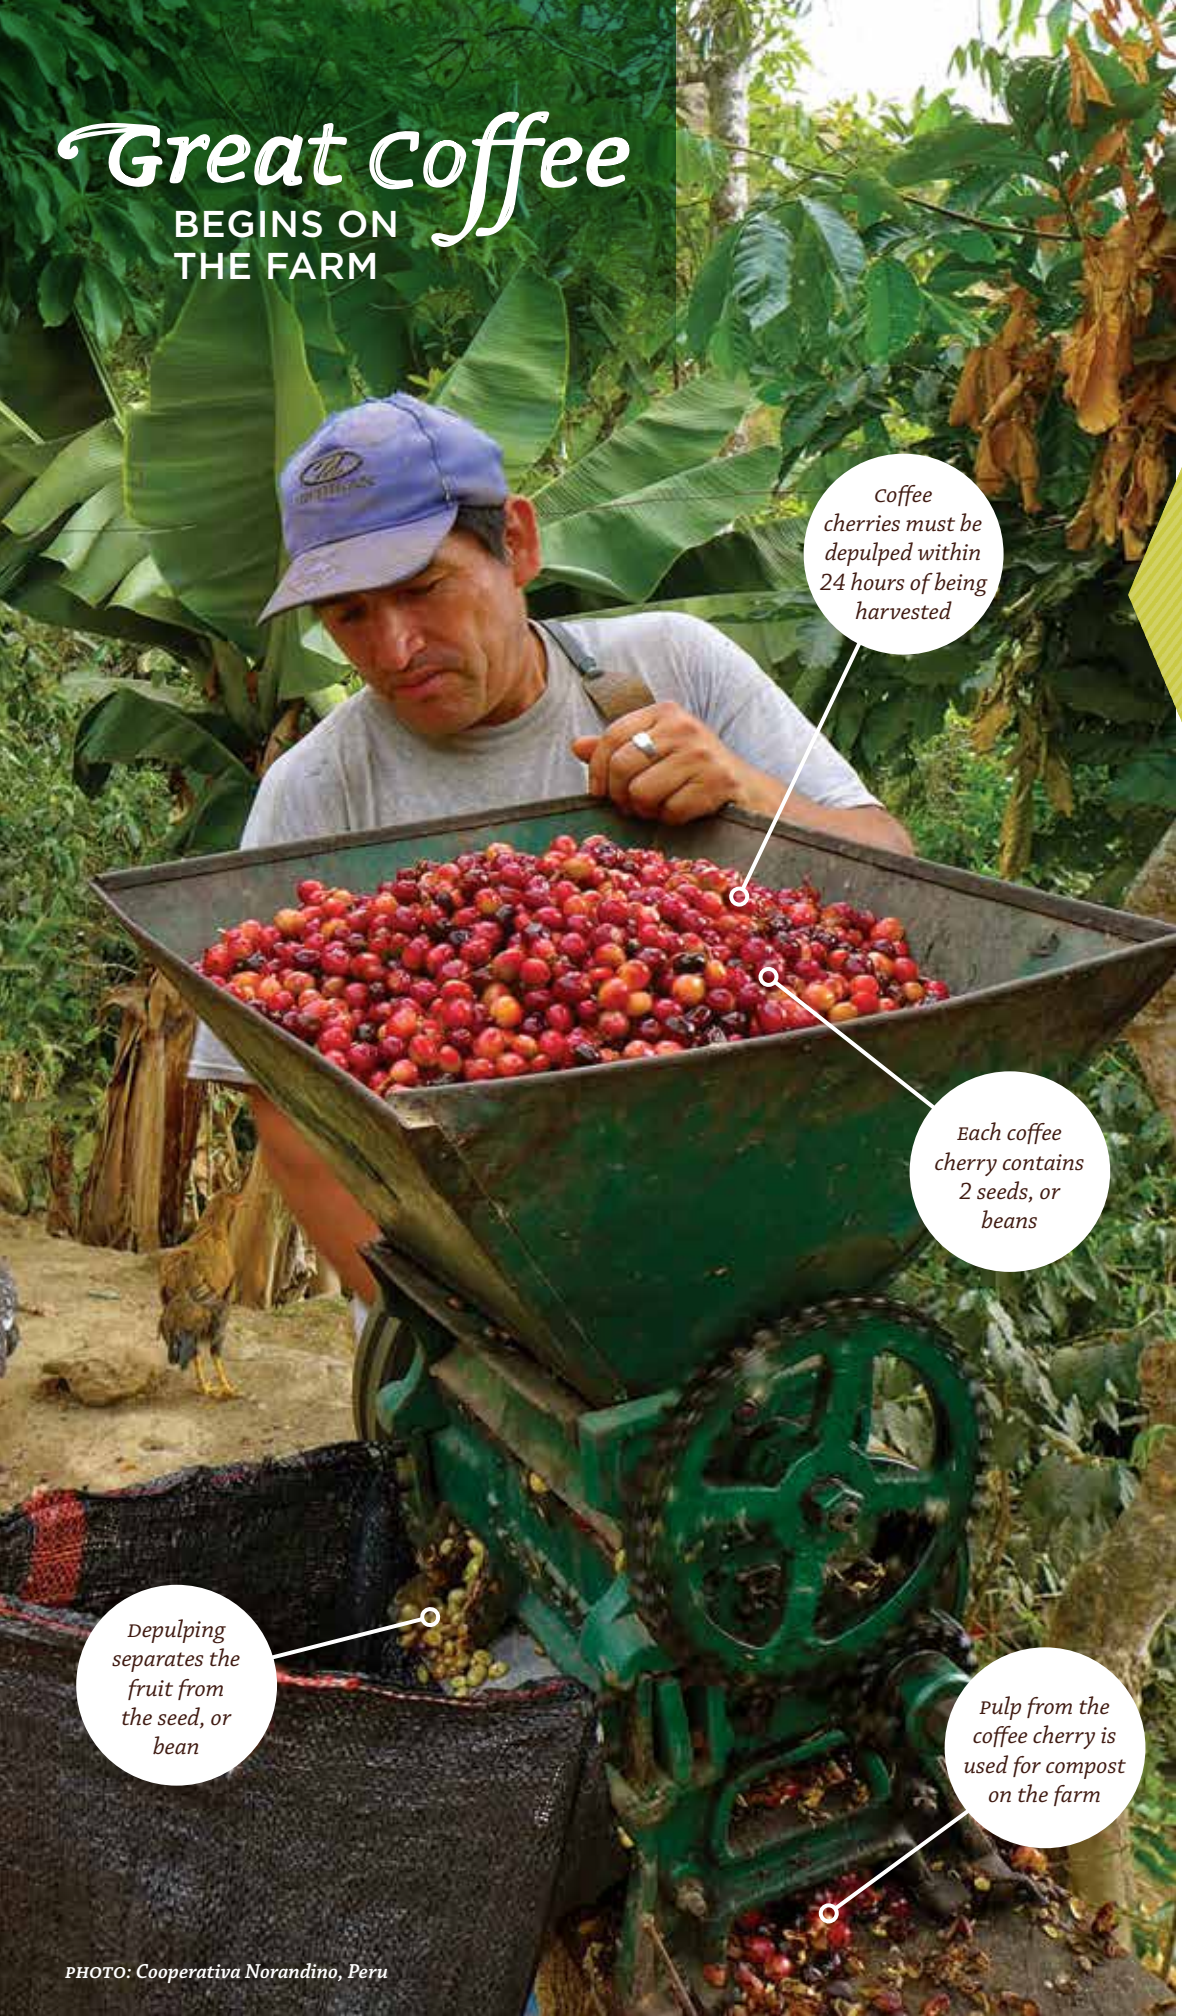

# Great Coffee

BEGINS ON THE FARM

Coffee cherries must be depulped within 24 hours of being harvested

Each coffee cherry contains 2 seeds, or beans

Depulping separates the fruit from the seed, or bean

Pulp from the coffee cherry is used for compost on the farm